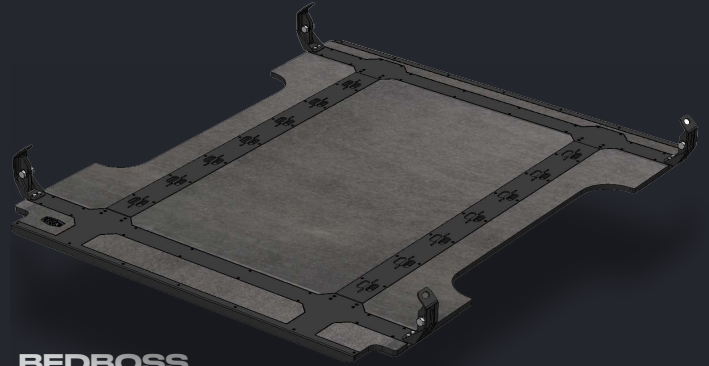

THE UPFIT YOU DESERVE

TRUCK BED SYSTEM

BEDBOSS

Because your truck should be able to take a hit.

BedBoss is a **no-drill, structural solution** for **safe cargo management**.

Constructed from industrial-grade steel and a thick composite floor it provides structural support during heavy-duty hauling. BedBoss features flexible tie-down points for secure transportation of various cargo, and a unique d-ring mounting system that makes install easy.

BedBoss solves that issue. Made from a thick **19mm composite** material, it more than **doubles** the durability of your truck bed, to prevent costly damage.

Available Truck Options

Ford F-150

2021 - Present

RAM 1500 DT/DS

2013 - Present

Chevrolet Silverado

2021 - Present

**More vehicle models are in constant development. For vehicle inquiries reach out to your sales rep.*

NO-DRILL INSTALL

BedBoss is securely installed via factory supplied D-rings. No drilling into the metal frame of your truck means **no rust, no hassle, and no value loss.**

FLEXIBLE TIE-DOWN POINTS

More than **triple the amount** of tie-down locations in your truck! Secure your tools, gear, toys and everything in between with complete freedom and peace-of-mind.

BEDBOSS
Cargo Management System